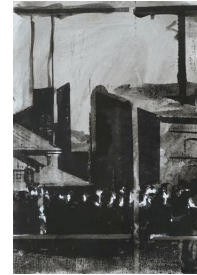

14. 'o.T. (Moderne und Arbeit macht frei)'
  1997
  washed ink on laid paper
  41.1 x 29 cm
  HCO-0045/97